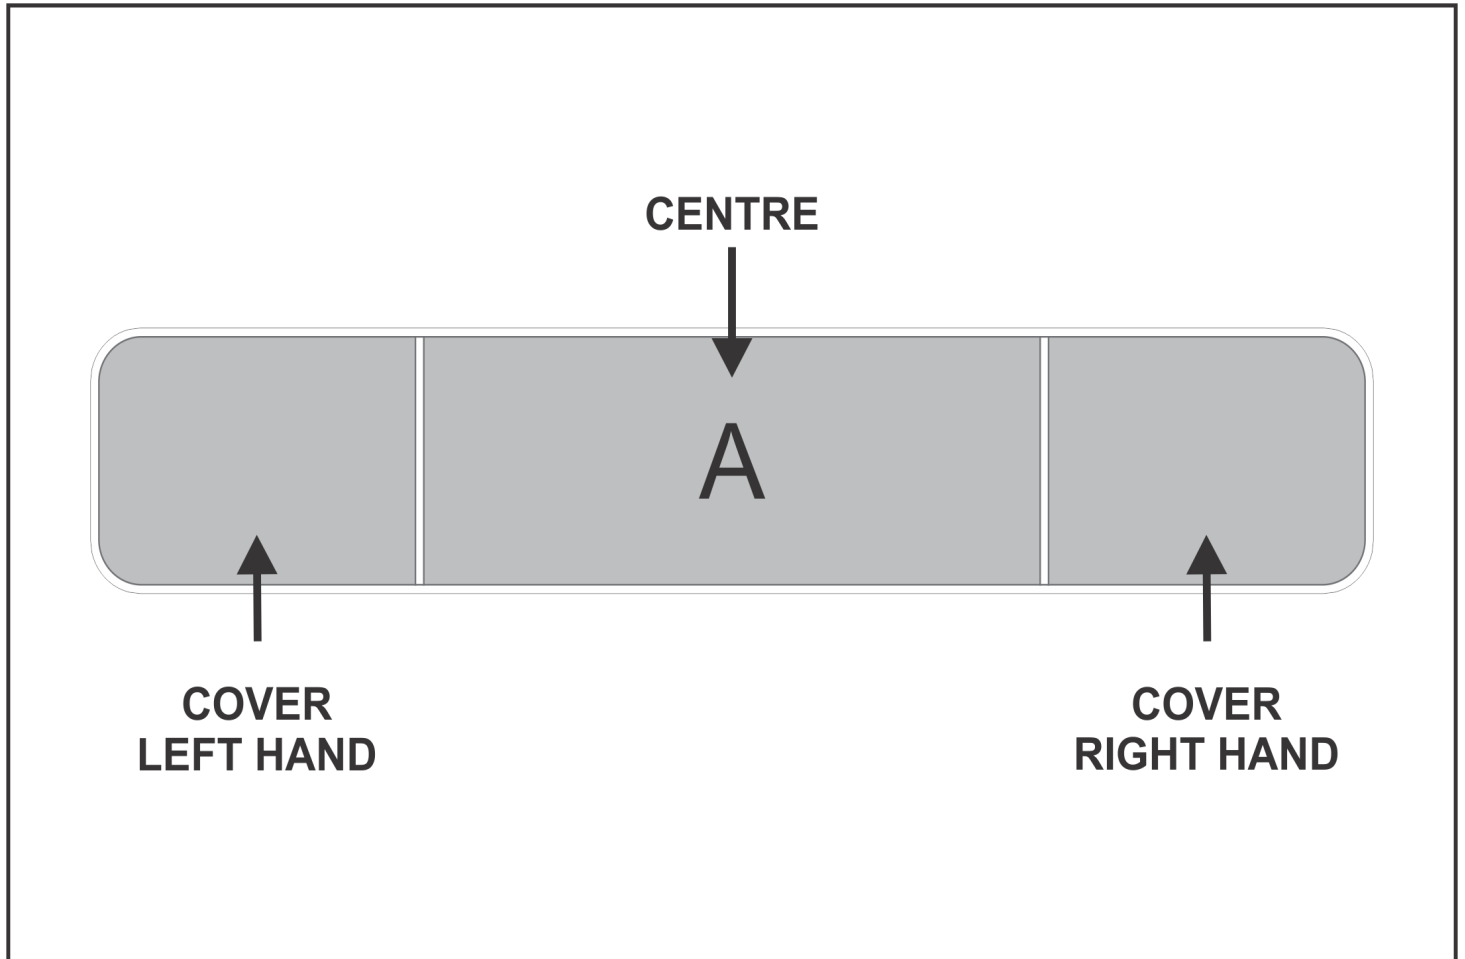

## Need to know:

Includes 1-Position Sublimation (setup fees apply)

- Please Note: We cannot guarantee 100% logo Alignment on all Brandable Panels.

## Branding Options:

Position	Branding Method (Branding Code)	No. of Colours	Dimension
A	Custom Sublimation A (CPSUB-A)	Full Colour	739mm wide x 325mm high